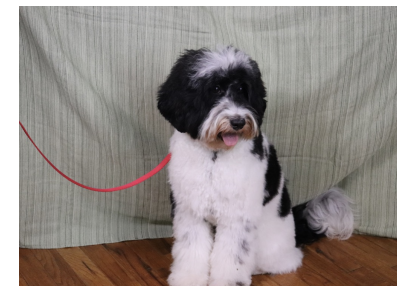

# Seaspray's Finn of True Blue

Breed: Australian Labradoodle  
 D.O.B.: 6/29/2018  
 Sex: Male  
 Color: Black Parti  
 ID: 0C00212110  
 Reg #: WALA00007761  
 Breeder: Seaspray and True Blue Australian Labradoodles